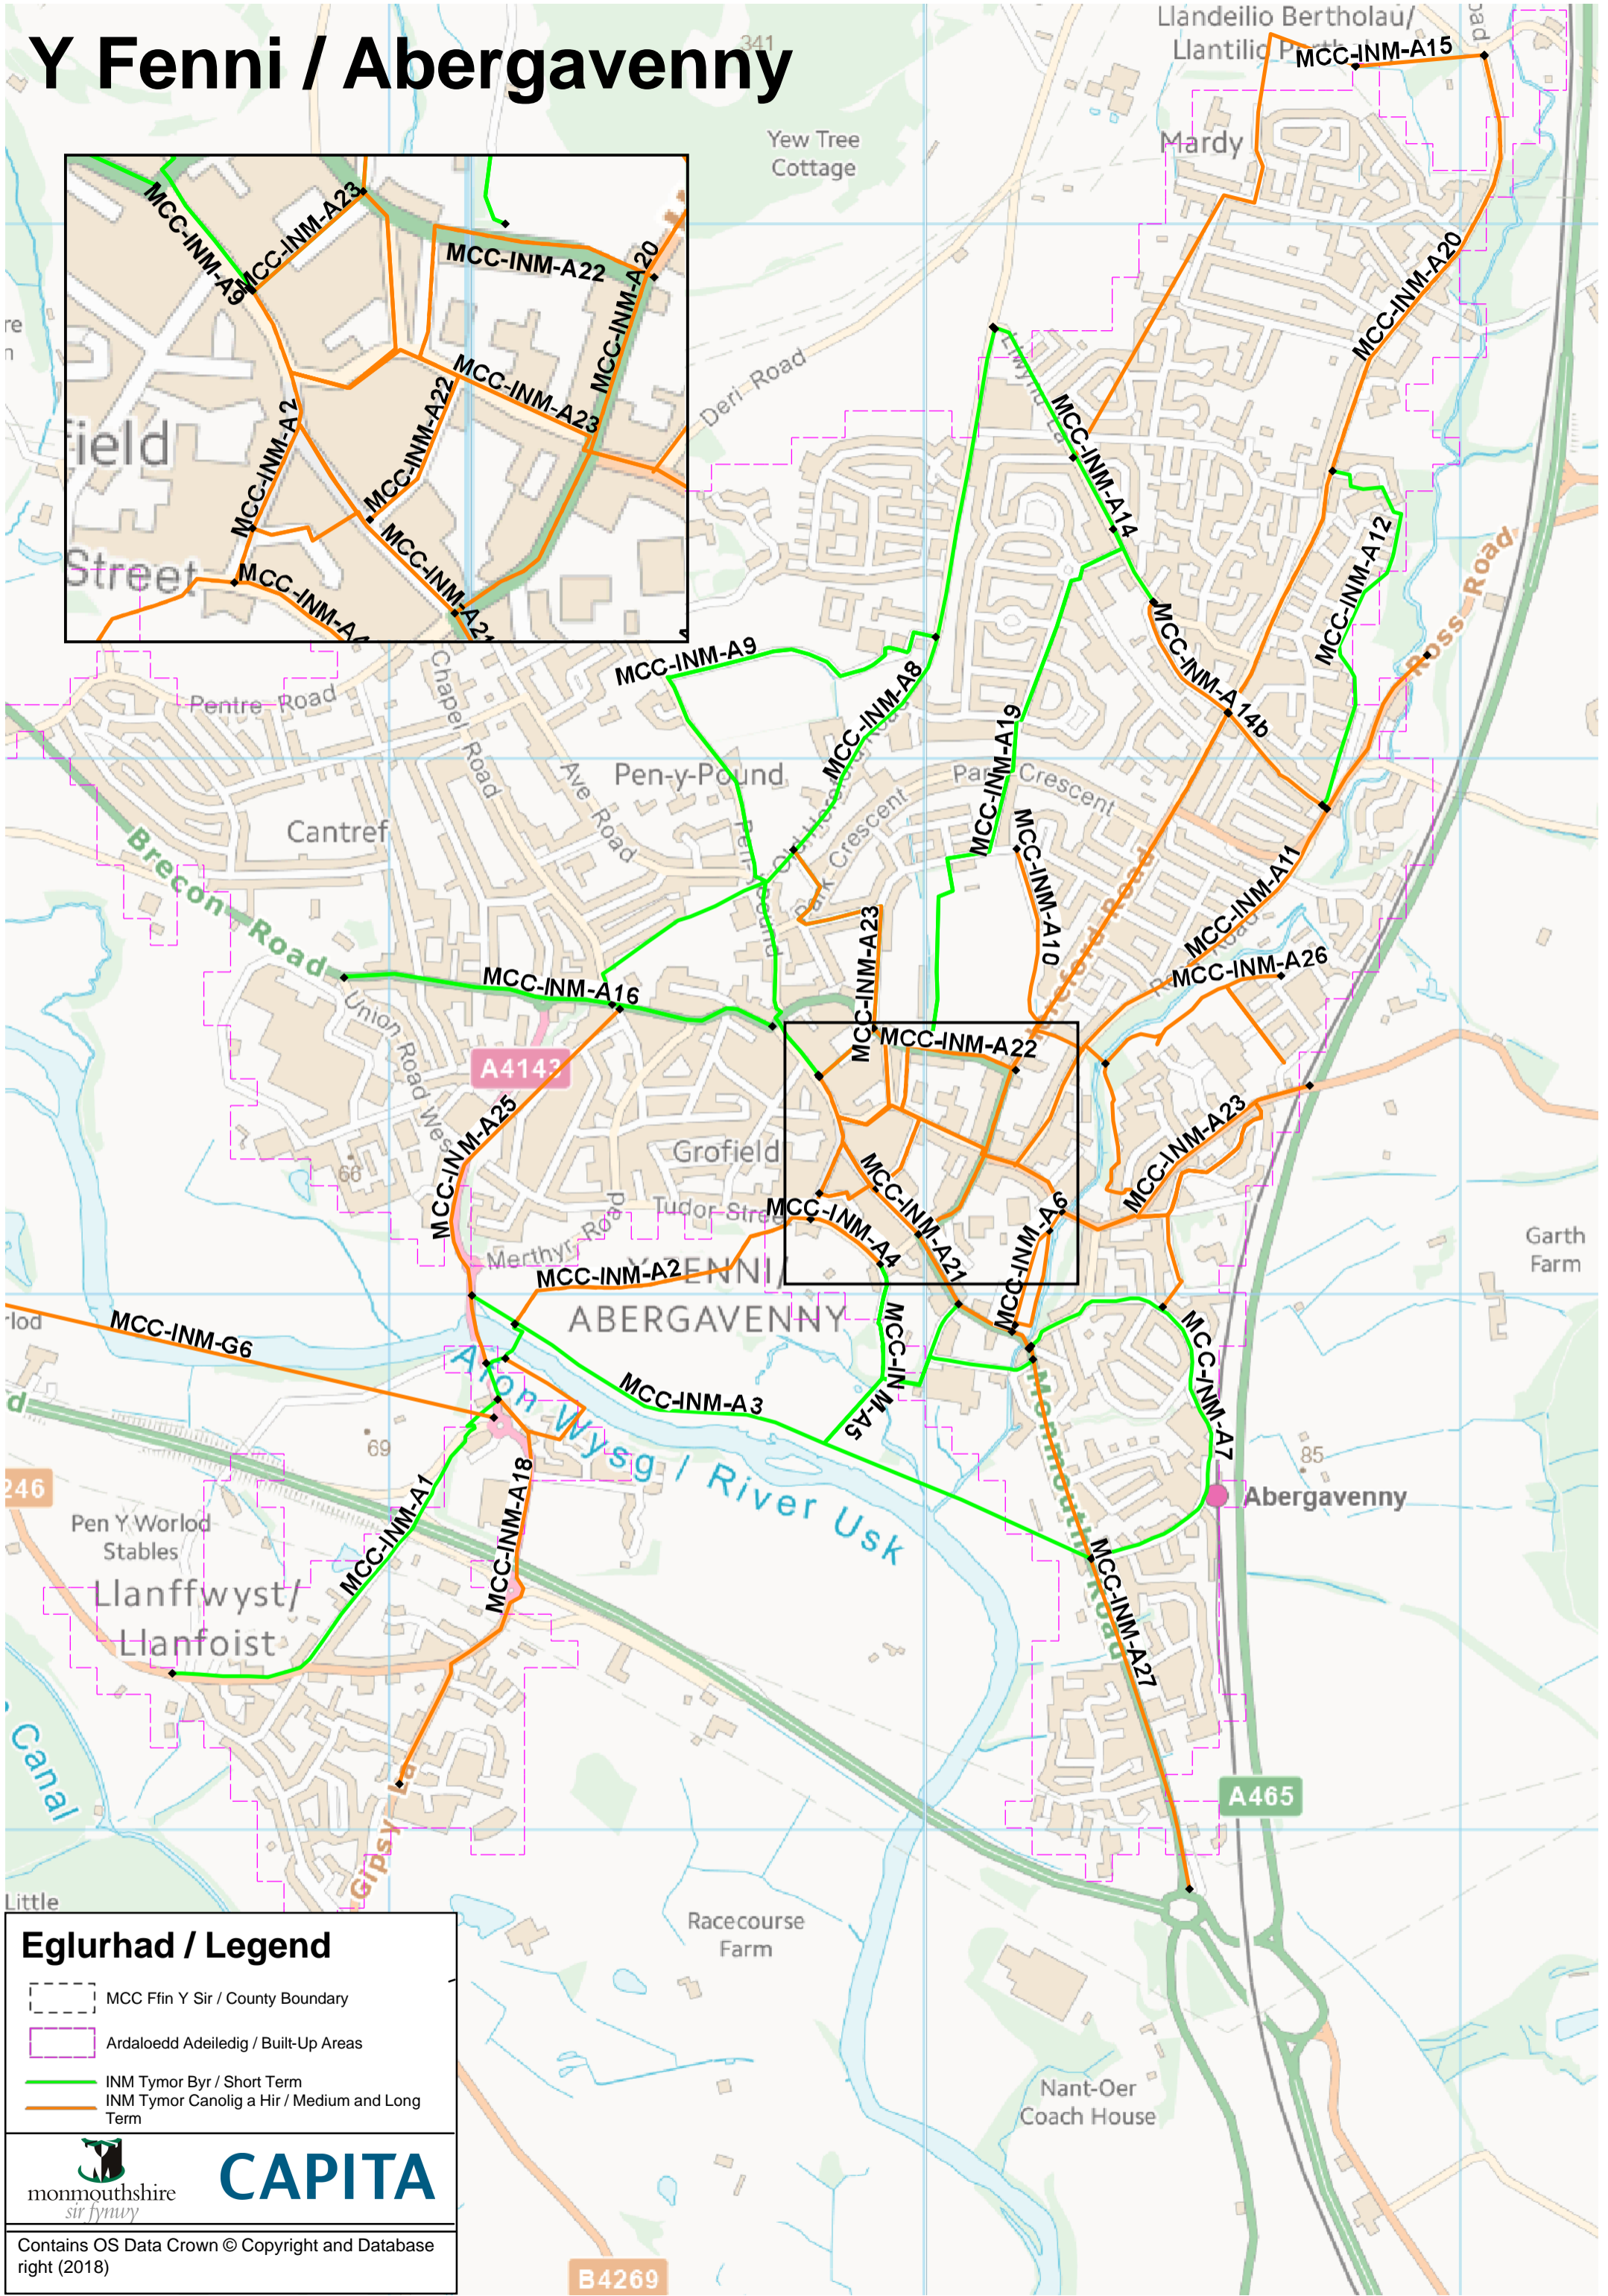

# Y Fenni / Abergavenny

**Eglurhad / Legend**

- MCC Ffin Y Sir / County Boundary
- Ardaloedd Adeiledig / Built-Up Areas
- INM Tymor Byr / Short Term
- INM Tymor Canolig a Hir / Medium and Long Term

CAPITA

Contains OS Data Crown © Copyright and Database right (2018)

B4269